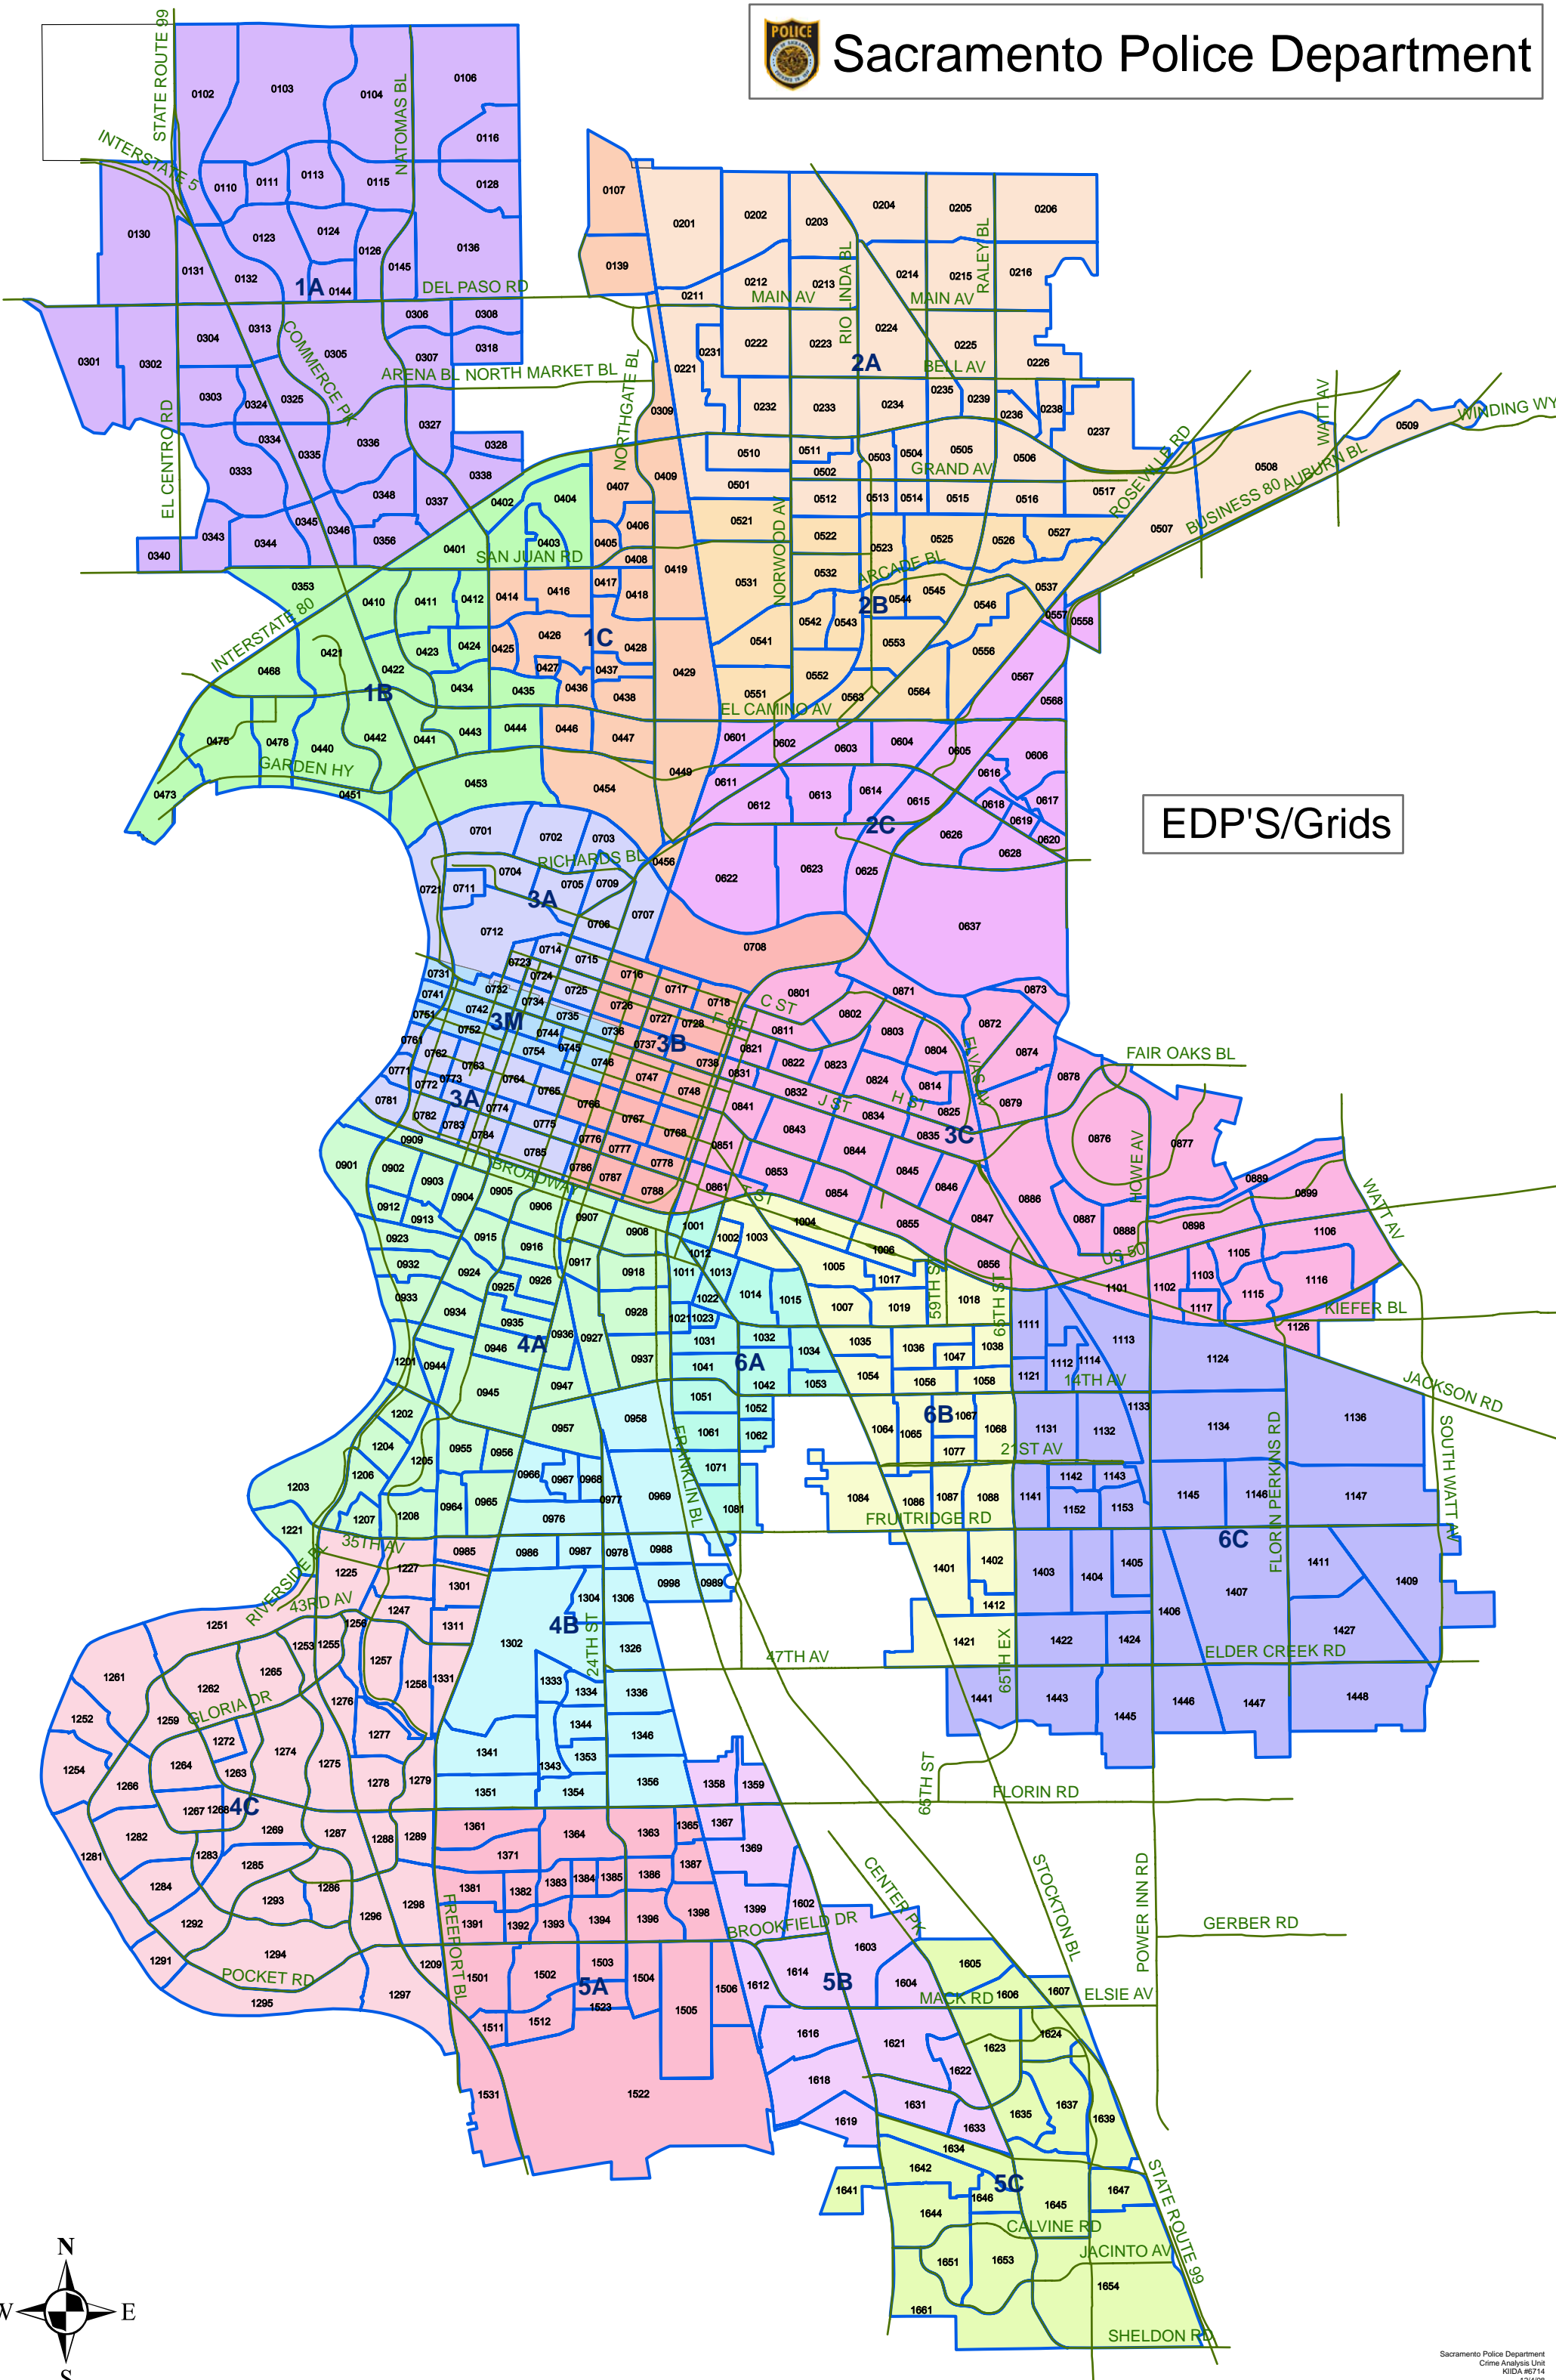

Sacramento Police Department

EDP'S/Grids