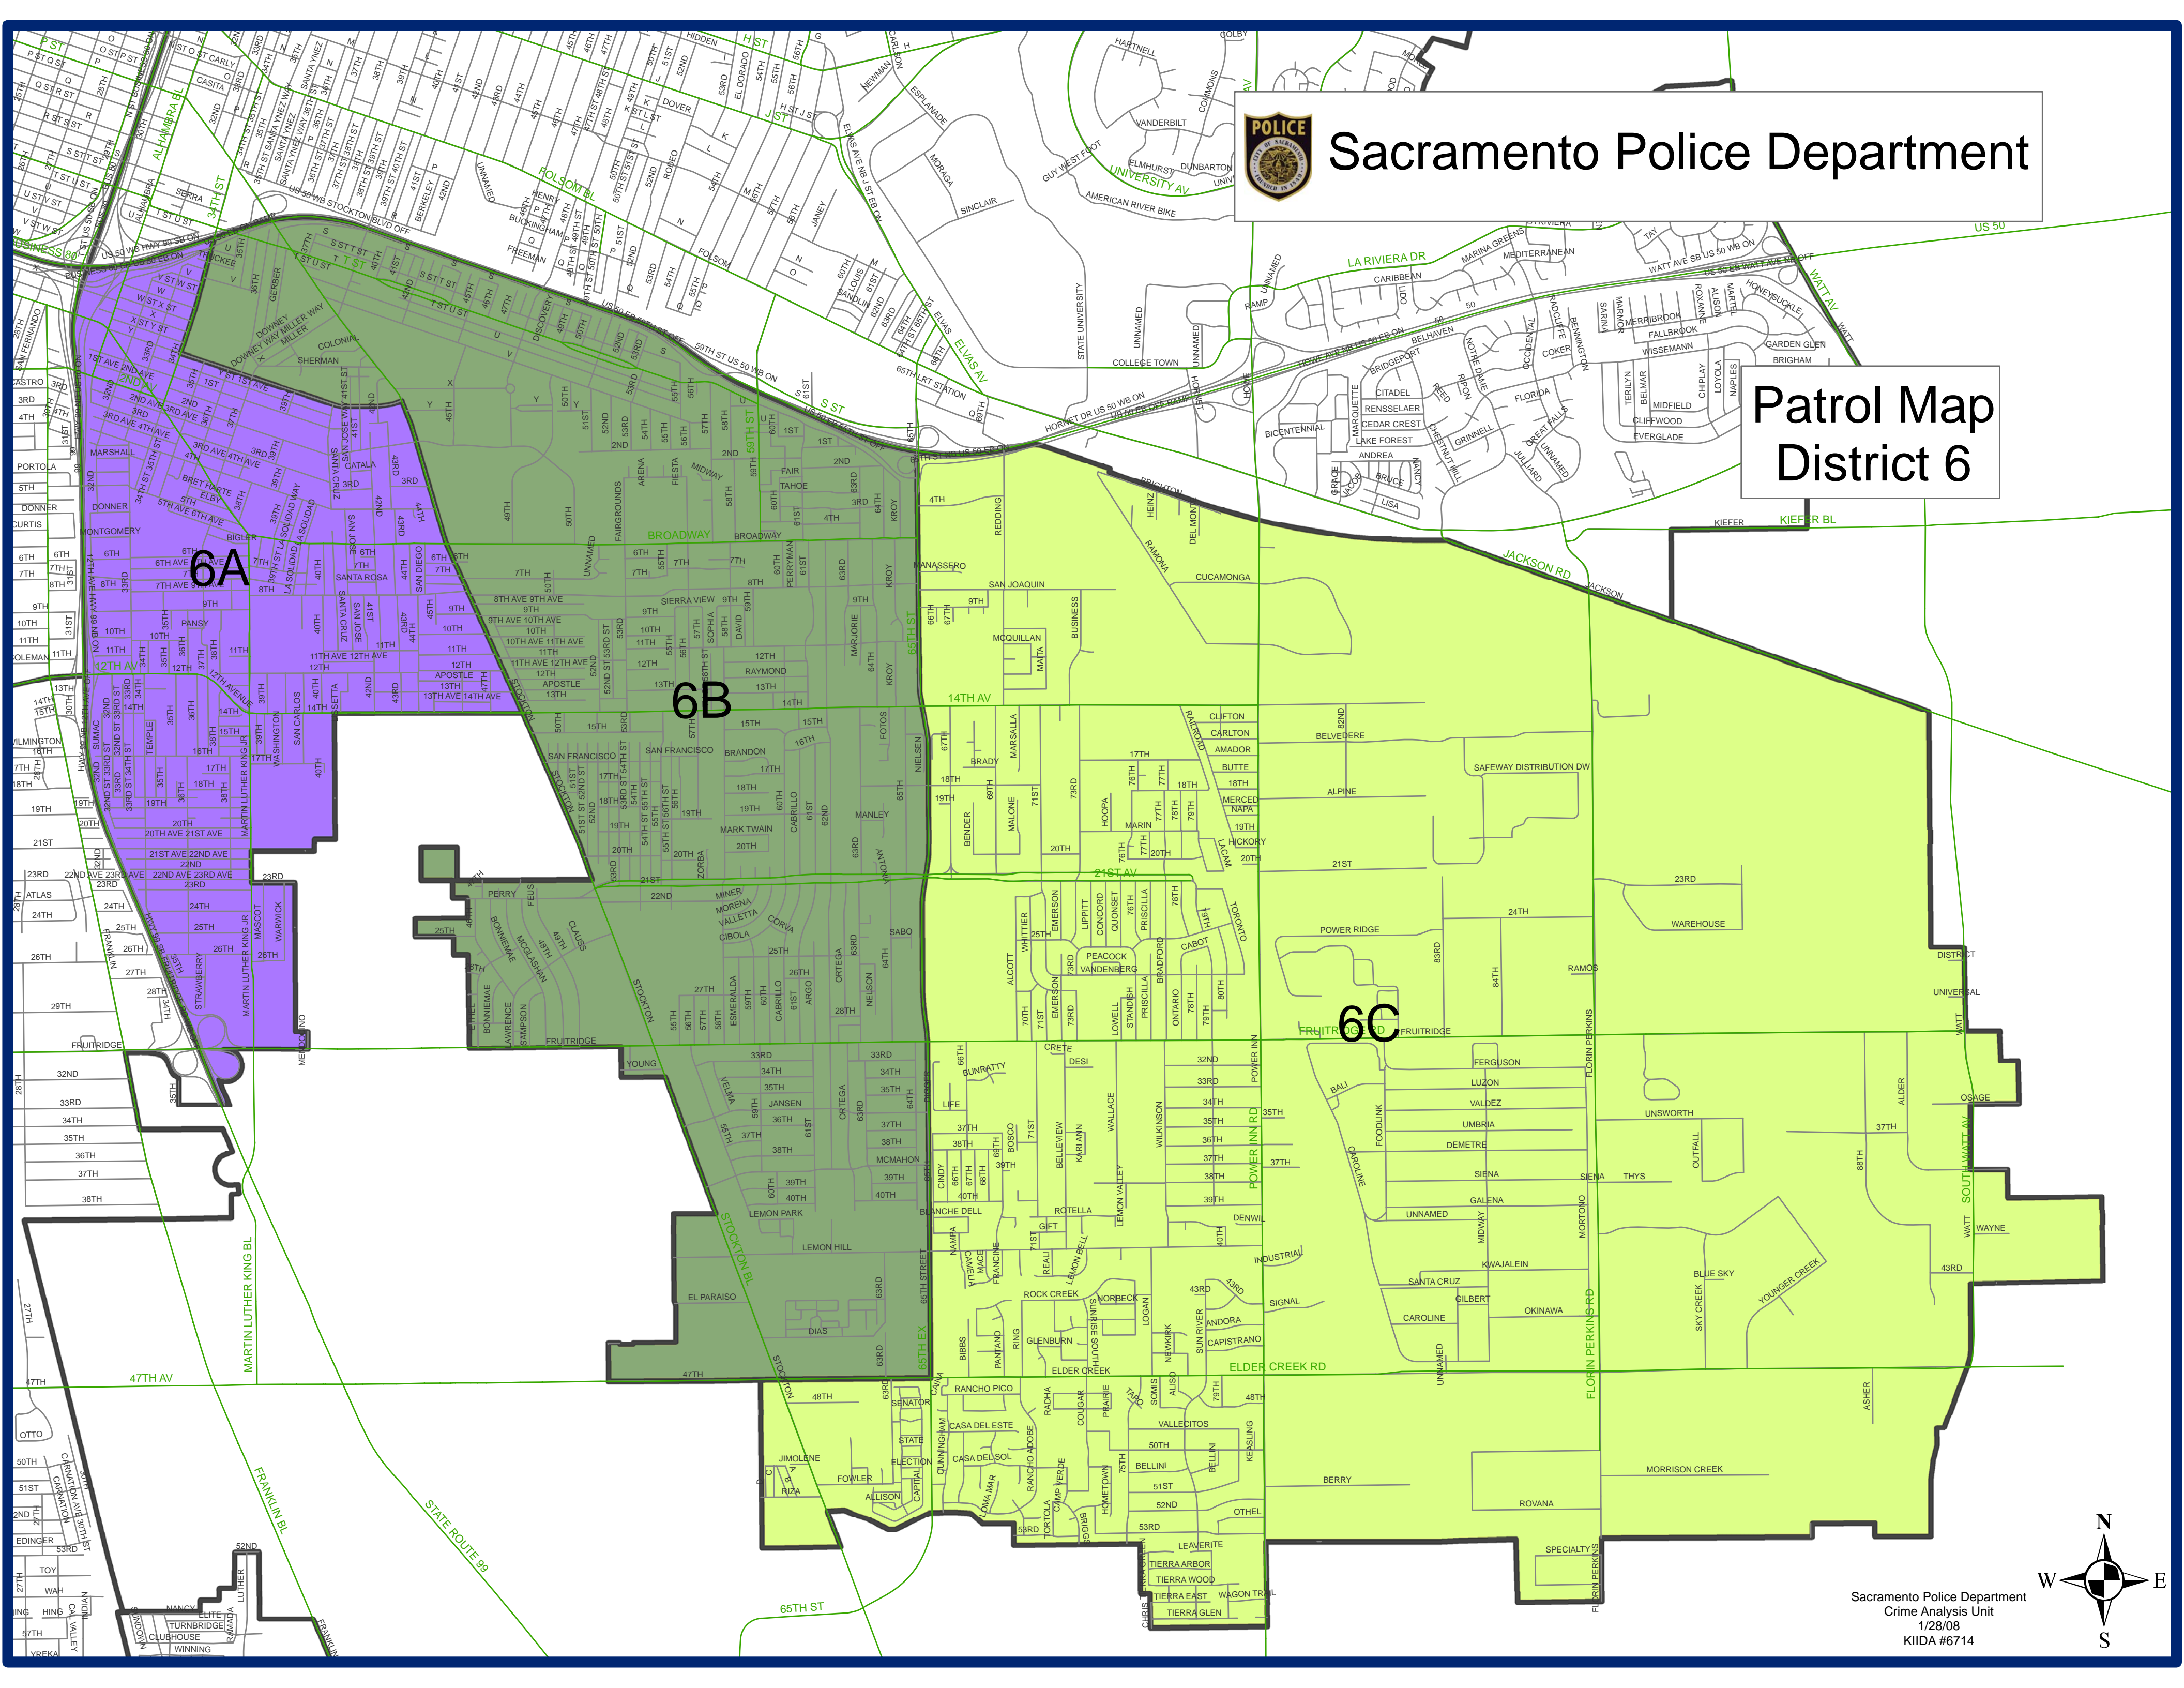

Sacramento Police Department

Patrol Map District 6

6A

6B

6C